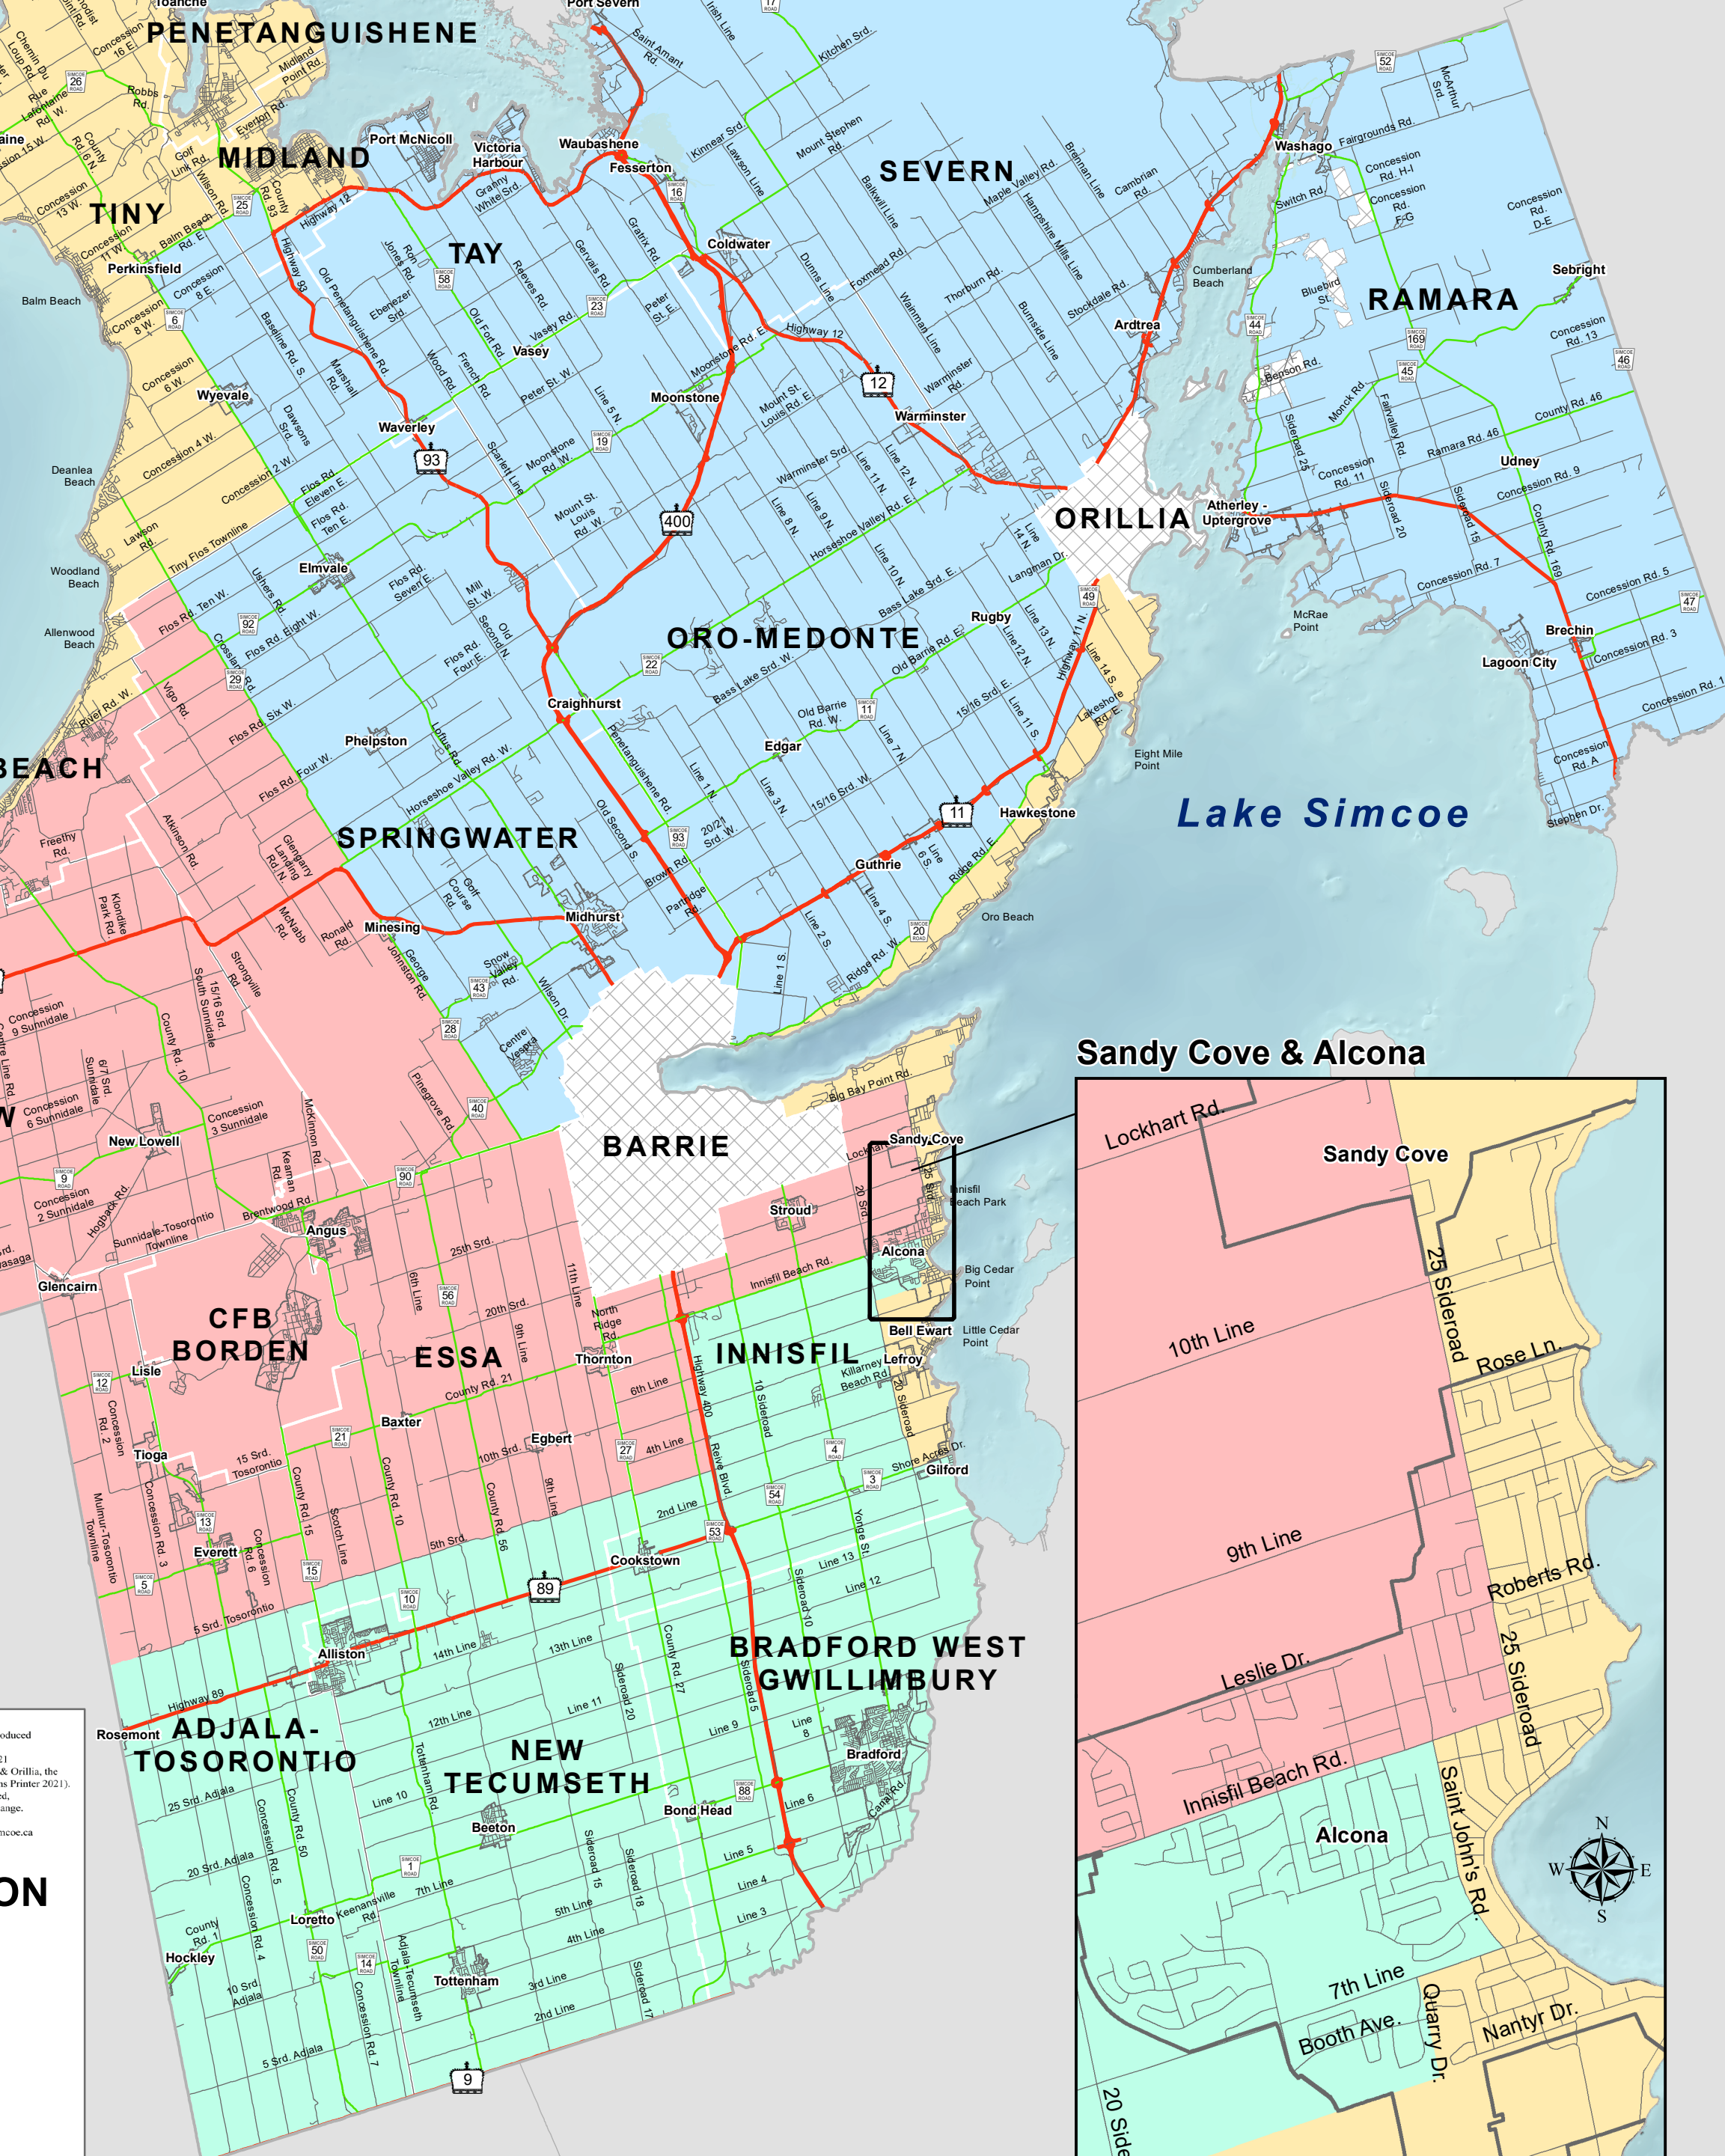

Georgian Bay

Wasaga Beach

Collingwood

WASAGA BEACH COLLINGWOOD

This map, either in whole or in part, may not be reproduced without the written authority from the Corporation of the County of Simcoe © 2021. Produced (in part) under license from: the Cities of Barrie & Orillia, the Ontario Ministry of Natural Resources and Forestry (© Queens Printer 2021), © Teramet Inc. and its suppliers all rights reserved, and Members of the Ontario Geospatial Data Exchange. THIS IS NOT A PLAN OF SURVEY. For information call (705) 726-9300 or visit: www.simcoe.ca

	NO COLLECTION
	MONDAY
	TUESDAY
	WEDNESDAY
	THURSDAY

Municipal boundaries are shown in white

Sandy Cove & Alcona